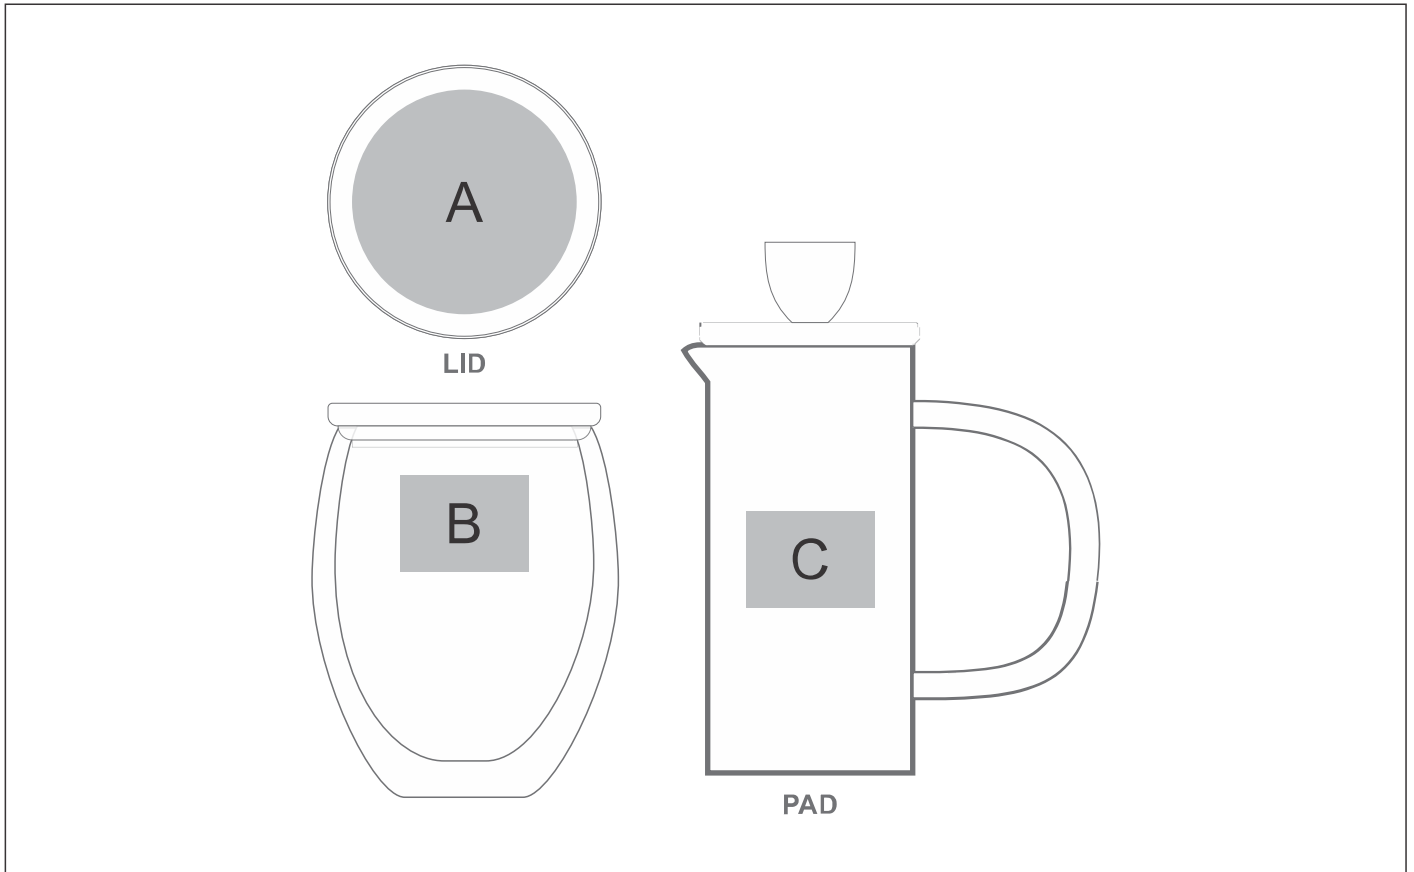

### Need to know:

- Includes 1-Position Laser Engraving on the Mug AND 1-Colour, 1-Position Pad Print on the Plunger (setup fees apply)

- Laser Colour: Tonal.

(POS A) - Due to tonal variations in the wood the laser engraving will vary from one item to the next and will likely vary in the same item.

#### **Position A**

1. Laser Engraving (LC)  
N/A  
Size: 70mm wide x 70mm high

2. Pad Printing (PB)  
4 Colours  
Size: 40mm wide x 40mm high

#### **Position C**

1. Pad Printing (PC)  
4 Colours  
Size: 40mm wide x 30mm high

#### **Position B**

1. Pad Printing (PC)  
4 Colours  
Size: 40mm wide x 30mm high